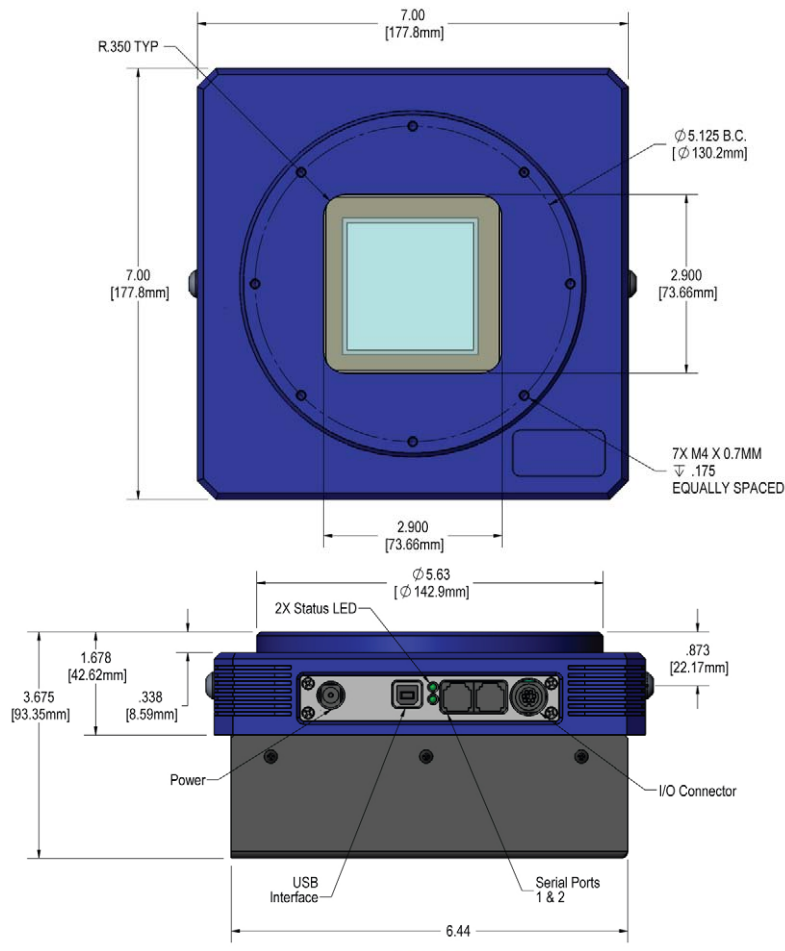

ALTA Housings: Wide Angle D12 / D13

D12F

Wide Angle variant of D10

No liquid circulation version of D12 is available.

D13F / (D13L)*

Wide Angle variant of D02

*A liquid circulation version of D13 is also available.