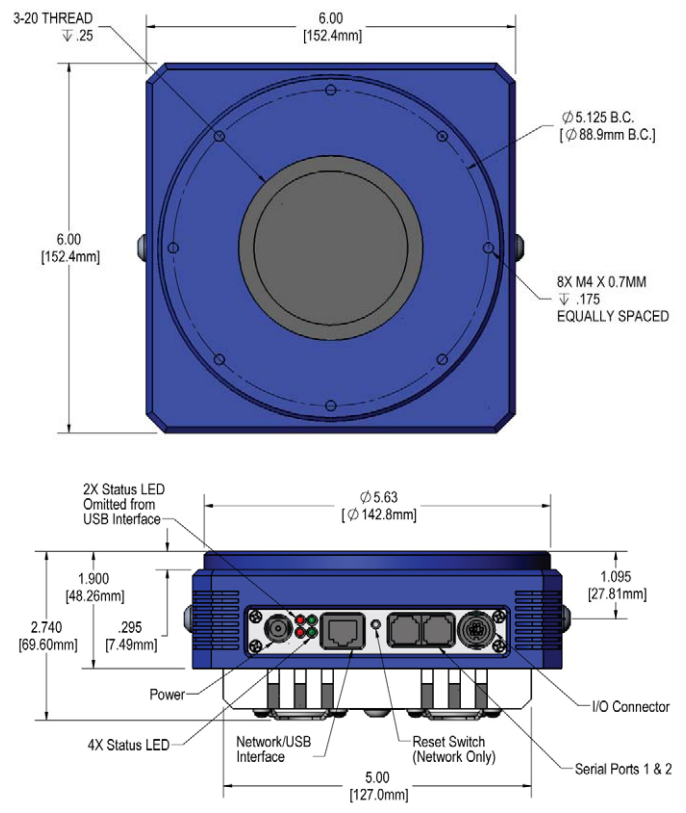

ALTA Housings: Wide Angle D12 / D13

D12F

Wide Angle variant of D10

No liquid circulation version of D12 is available.

D13F / (D13L)*

Wide Angle variant of D02

*A liquid circulation version of D13 is also available.